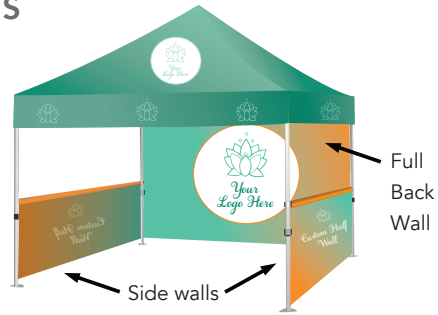

SOFT CANVAS BAG
Free w/ Graphic Wall Purchase

HARD CASE (NO PODIUM PRINT)
+\$250

HARD CASE + PODIUM PRINT
+\$450

Straight Wall or Curved Wall (Same pricing, different dielines)

Display Size -- 118" w x 89" h x 12" / Graphic Size -- 145" w x 89.5" h

Frame + Print -- \$670 (with soft case)

Print Only (replacement) -- \$390

TRADE SHOW GRAPHICS

EVENT TENTS

10x10' Basic Fully Printed Tent - 4/0

Full Color, Weather Resistant, Polyester w/ Aluminum Frame, one year warranty (includes free carry case) -- \$720

10x10' Premium Fully Printed Tent - 4/0

Full Color, Weather Resistant Polyester, Pro Grade Aluminum Frame w/lifetime warranty (includes free carry case) -- \$940*

*Contact us for additional premium add-ons like flags & other hardware