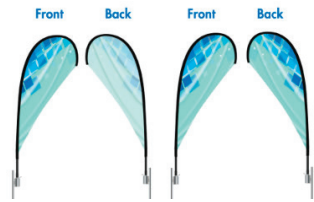

Basic Tent Add-Ons

10 x 10' Full Back Wall 4/0 -- \$270ea
 3' x 10' Half Side Walls 4/0 -- \$210 for two
 Wheeled Carry Case -- add \$70ea

Premium Tent Add-Ons

10 x 10' Full Back Wall 4/0 -- \$310ea
 3' x 10' Half Side Walls 4/0 -- \$430 for two
 Pro Grade Canopy Bag with Wheels -- \$90ea

Flags that Attach to Basic Tent Leg w/ hardware

Teardrop or Feather Flag Printed 4/0 -- \$130ea
 Teardrop or Feather Flag Printed 4/4 -- \$200ea

STANDALONE FLAGS

Indoor and outdoor capable. Eye-catching graphic shapes. Various Bases + Carrying bag available

Feather Flags

Tear Drop Flags

Single Sided
 9ft -- \$120ea
 10.5ft -- \$130ea
 14ft -- \$140ea
 18ft -- \$150ea

Double Sided
 9ft -- \$180ea
 10.5ft -- \$190ea
 14ft -- \$220ea
 18ft -- \$250ea

Single Sided
 7ft -- \$120ea
 9ft -- \$130ea
 11.2ft -- \$140ea
 13.5ft -- \$150ea