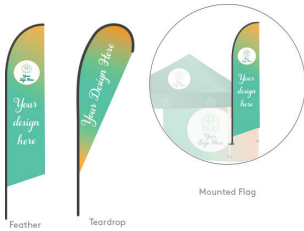

10x10' Premium Fully Printed Tent - 4/0

Full Color, Weather Resistant Polyester, Pro Grade Aluminum Frame w/lifetime warranty (includes free carry case) -- \$940*

*Contact us for additional premium add-ons like flags & other hardware

Basic Tent Add-Ons

10 x 10' Full Back Wall 4/0 -- \$270ea
 3' x 10' Half Side Walls 4/0 -- \$210 for two
 Wheeled Carry Case -- add \$70ea

Premium Tent Add-Ons

10 x 10' Full Back Wall 4/0 -- \$310ea
 3' x 10' Half Side Walls 4/0 -- \$430 for two
 Pro Grade Canopy Bag with Wheels -- \$90ea