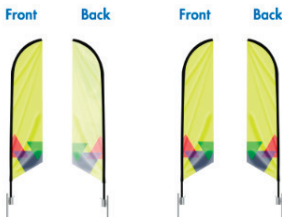

Feather Flags